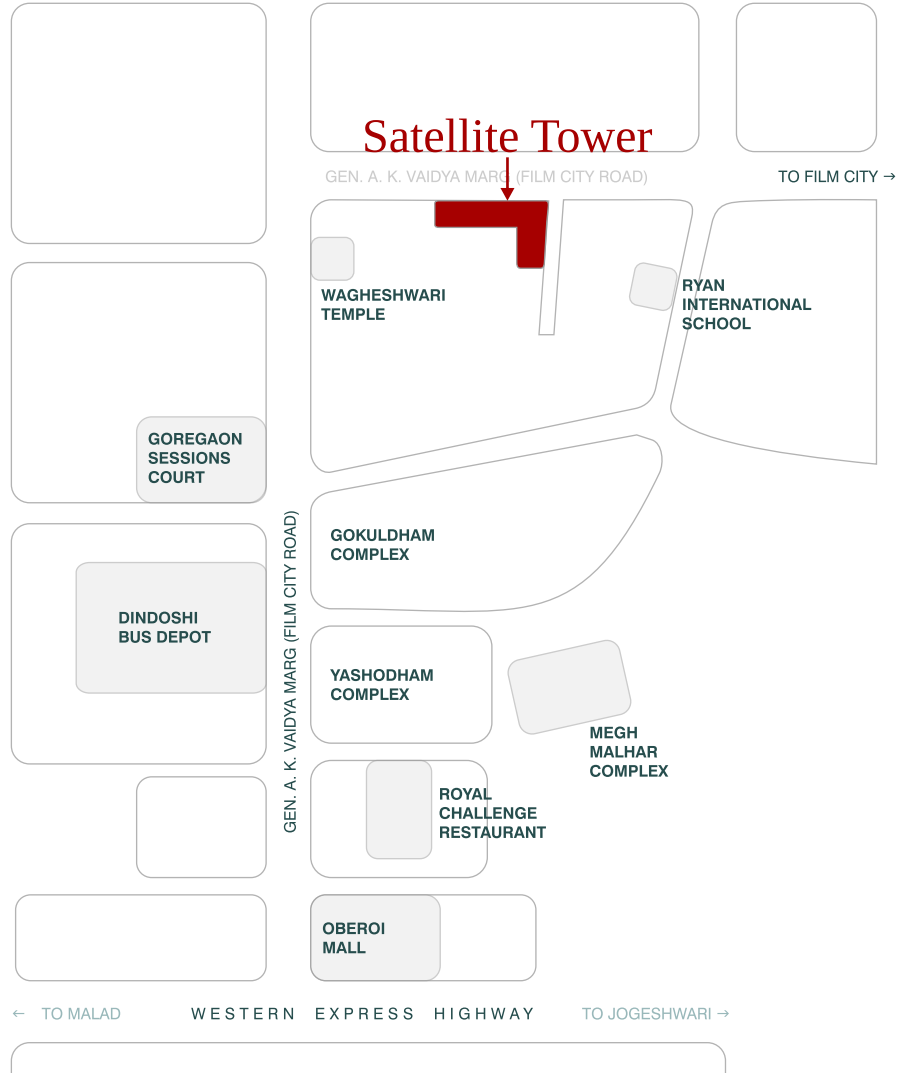

Satellite Tower

THE LIFESTYLE OF A LIFETIME

A prized locale at Goregaon East

Satellite Tower

THE LIFESTYLE OF A LIFETIME

Spacious 2 & 3 BHK Apartments and Penthouses

Independent residential tower with four levels of parking, club floor and twenty five live-able floors

A premium residential space from

group**Satellite**SM

Satellite Tower

THE LIFESTYLE OF A LIFETIME

Location

261
Film City Road
Goregaon (East)
Mumbai 400063

Connectivity

Malad	5 km
Andheri	7 km
Powai	8 km
Santa Cruz	10 km
Bandra	12 km
Vile Parle	7 km
Chhatrapati Shivaji International Airport	8 km
Juhu Beach	10 km
Khar	11 km
Lokmanya Tilak Terminus (LTT)	15 km