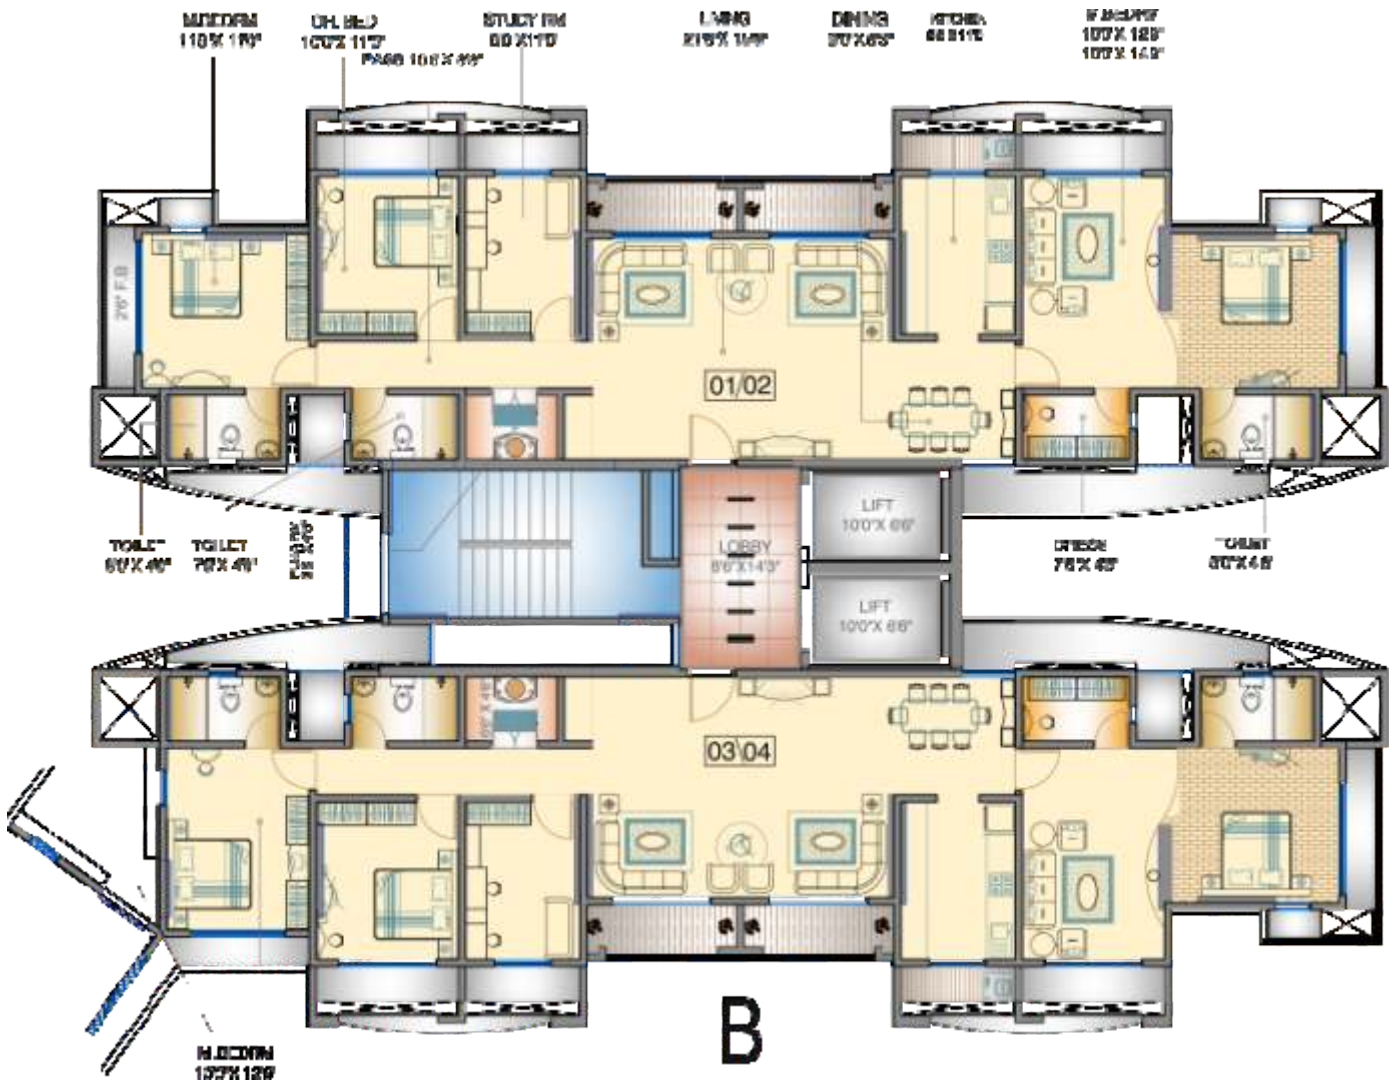

Typical Floor Plan Wing A

Note: The developer reserves the right to change plans, amenities, specifications and features without prior notice or obligation, at their sole discretion. Specifications, write-up, internal layouts, pictures shown are only indicative.

Typical Floor Plan Wing B

Typical Floor Plan Combined Flat

Satellite ROYALE

THE ELITE RESIDENCE

Sky Elite

Level 16 - 18

Sky

Level 13 - 15