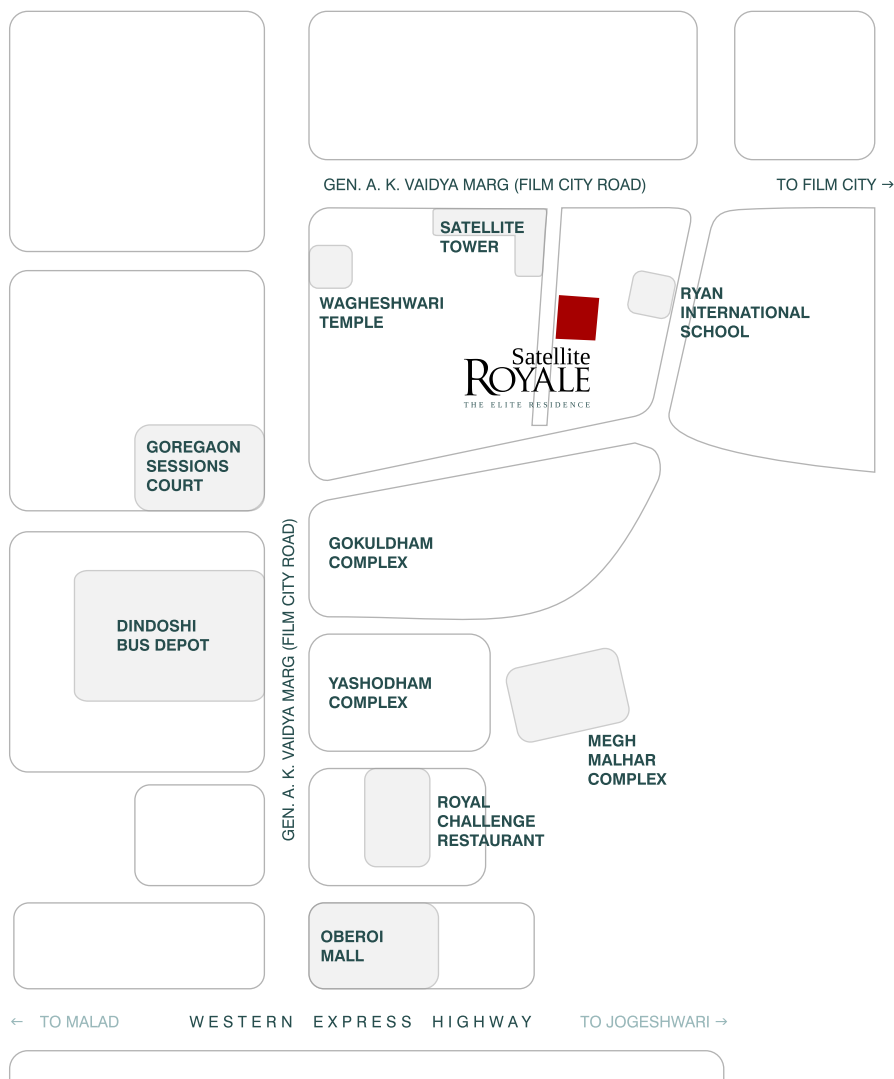

Location

Satellite Royale
Off Film City Road
Goregaon (East)
Mumbai 400063

A quality project by

CALL 98213 83527 / 92206 42899 FOR BOOKINGS & ENQUIRIES

Site: Satellite Royale

Behind Wagheshwari Mandir
Film City Road
Goregaon (East)
Mumbai 400 063, India

Tel: +91 22 2840 7537
Fax: +91 22 2842 22 00
E-mail: info@satellitegroup.net
Web: www.satellitegroup.net

On cover page: * In Living Room and Bedrooms ** In Master Bedroom # In select apartments only